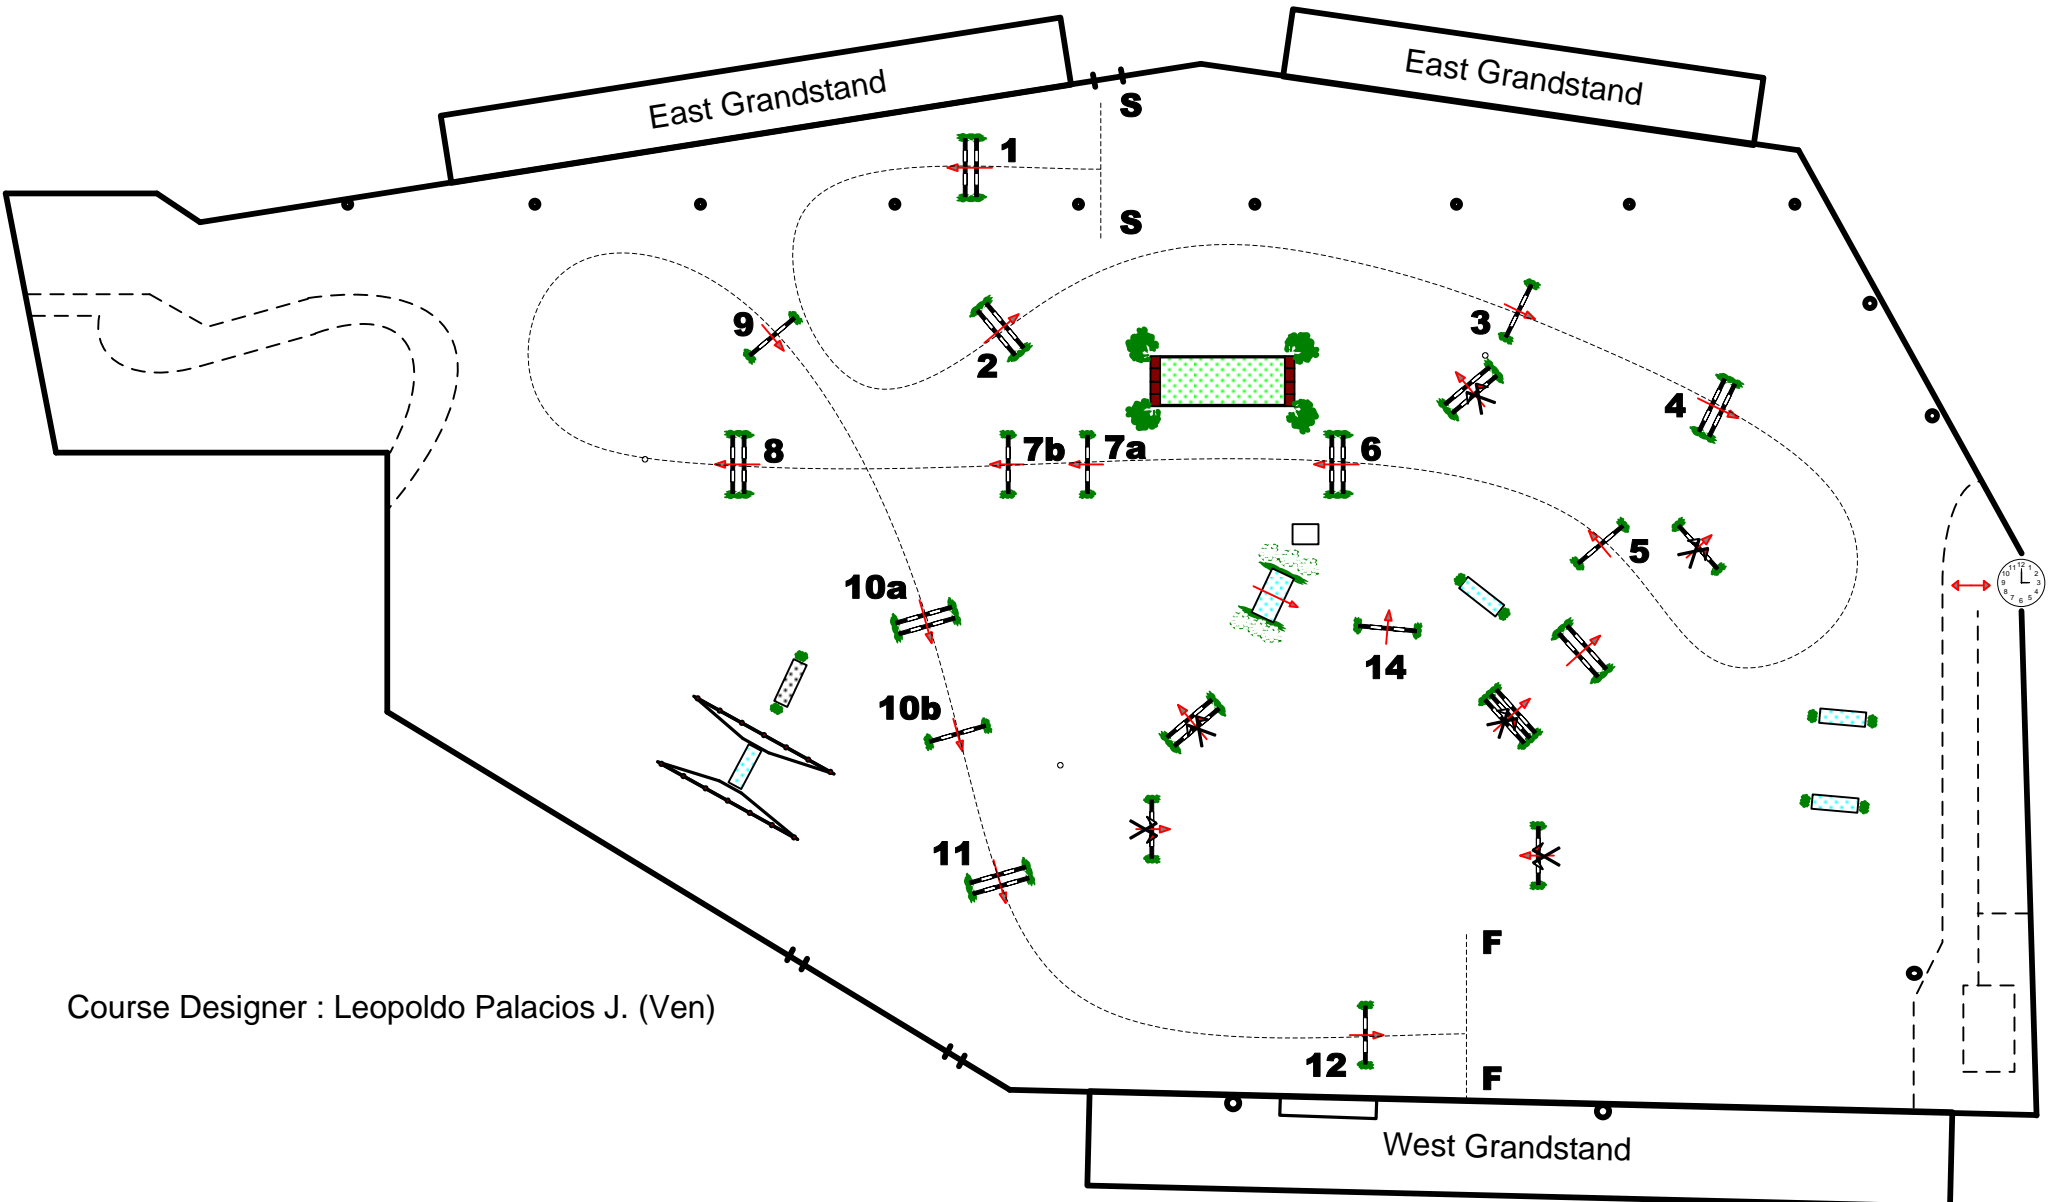

Height: 1.50 m

Speed: 400 m/min

Length: 0 m

Time allowed: 0 sec

Time limit: 0 sec

Obstacles: 1-12

Efforts: 14

Penalty sec:

Closed combination:

1st Jump-off: 8-9-10a-10b-14-4-5-6

Length: 0 m

Time allowed: 0 sec

Time limit: 0 sec

Course Designer : Leopoldo Palacios J. (Ven)